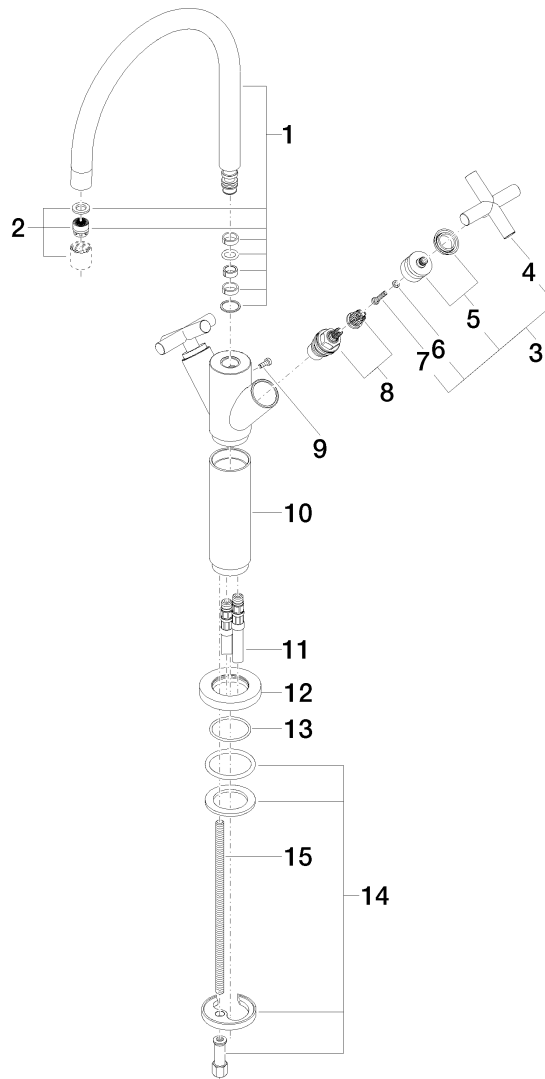

**Tara. (Tara Refinement) Single-hole lavatory mixer with raised base
200mm without pop-up waste**
Article number: 22533892

**Tara. (Tara Refinement) Single-hole lavatory mixer with raised base
200mm without pop-up waste**

Article number: 22533892

Exploded assembly drawing

**Tara. (Tara Refinement) Single-hole lavatory mixer with raised base
200mm without pop-up waste**

Article number: 22533892

Order quantity

No.	Article number	Name	Installation quantity
1	90282221401ff	spout	1
2	90230102803ff	aerator	1
3	04208901000ff	handle	2
4	092089010ff	handle	2
5	90121200700ff	base	2
6	09301102990	disc	2
7	09303007590	screw	2
8	9090031510090	top	2
9	09303005490	screw	1
10	091840063ff	sleeve	1
11	0430040170090	hose	2
12	092810132ff	ring	1
13	09141013490	seal	1
14	0430110380090	fixing set	1
15	09311100090	pin	1

Flow rate chart