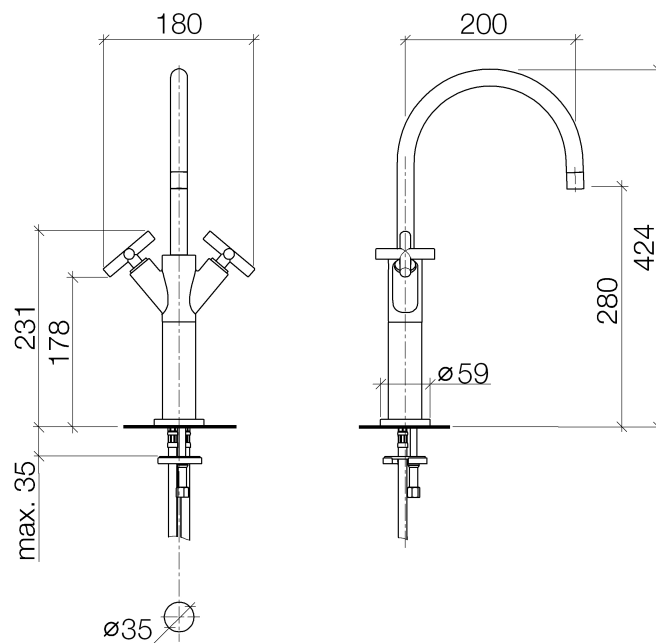

**Tara. (Tara Refinement) Single-hole lavatory mixer with raised base
200mm without pop-up waste**
Article number: 22533892

**Tara. (Tara Refinement) Single-hole lavatory mixer with raised base
200mm without pop-up waste**

Article number: 22533892

Exploded assembly drawing

**Tara. (Tara Refinement) Single-hole lavatory mixer with raised base
200mm without pop-up waste**

Article number: 22533892

Order quantity

No.	Article number	Name	Installation quantity
1	90282221401ff	spout	1
2	90230102803ff	aerator	1
3	04208901000ff	handle	2
4	092089010ff	handle	2
5	90121200700ff	base	2
6	09301102990	disc	2
7	09303007590	screw	2
8	9090031510090	top	2
9	09303005490	screw	1
10	091840063ff	sleeve	1
11	0430040170090	hose	2
12	092810132ff	ring	1
13	09141013490	seal	1
14	0430110380090	fixing set	1
15	09311100090	pin	1

Flow rate chart